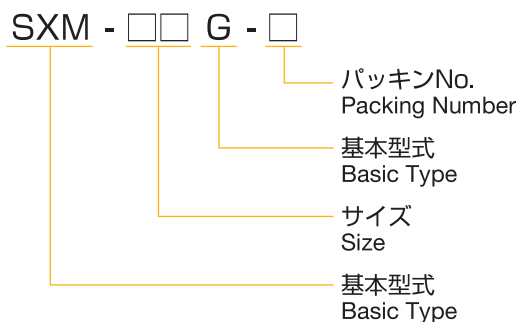

Made of aluminum alloy die-casting, it is lighter and cheaper than conventional products.

The size is only 16 to 22.